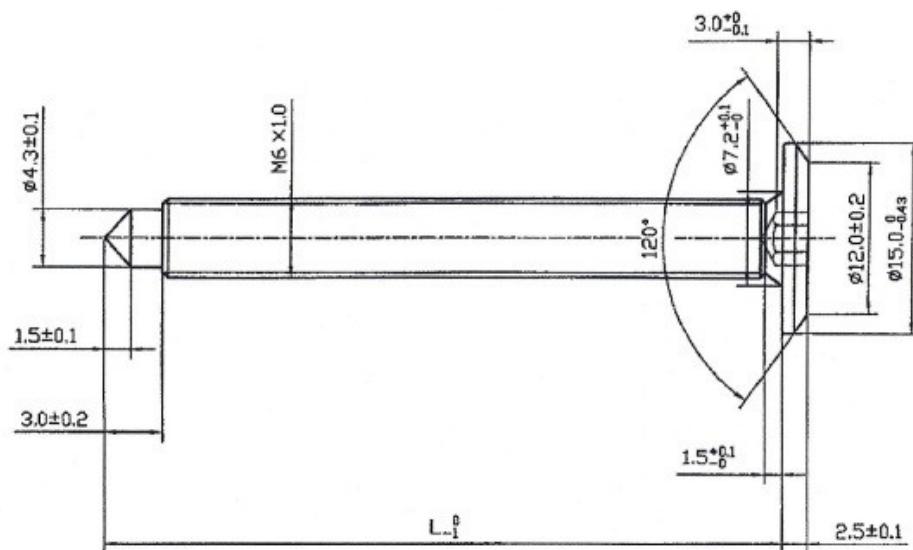

PRODUCT SHEET

Description:

Fifteen Screw, M6x45mm (43+3), SS316, Pointed

Item number:

12.01.645-1

Units	Box	Carton	HS Code	Barcode
Pcs.	300	2100	7318155290	
5704866020503				

Length specification

L ₁
26
31
36
41
46
51
61
71
81
91
101